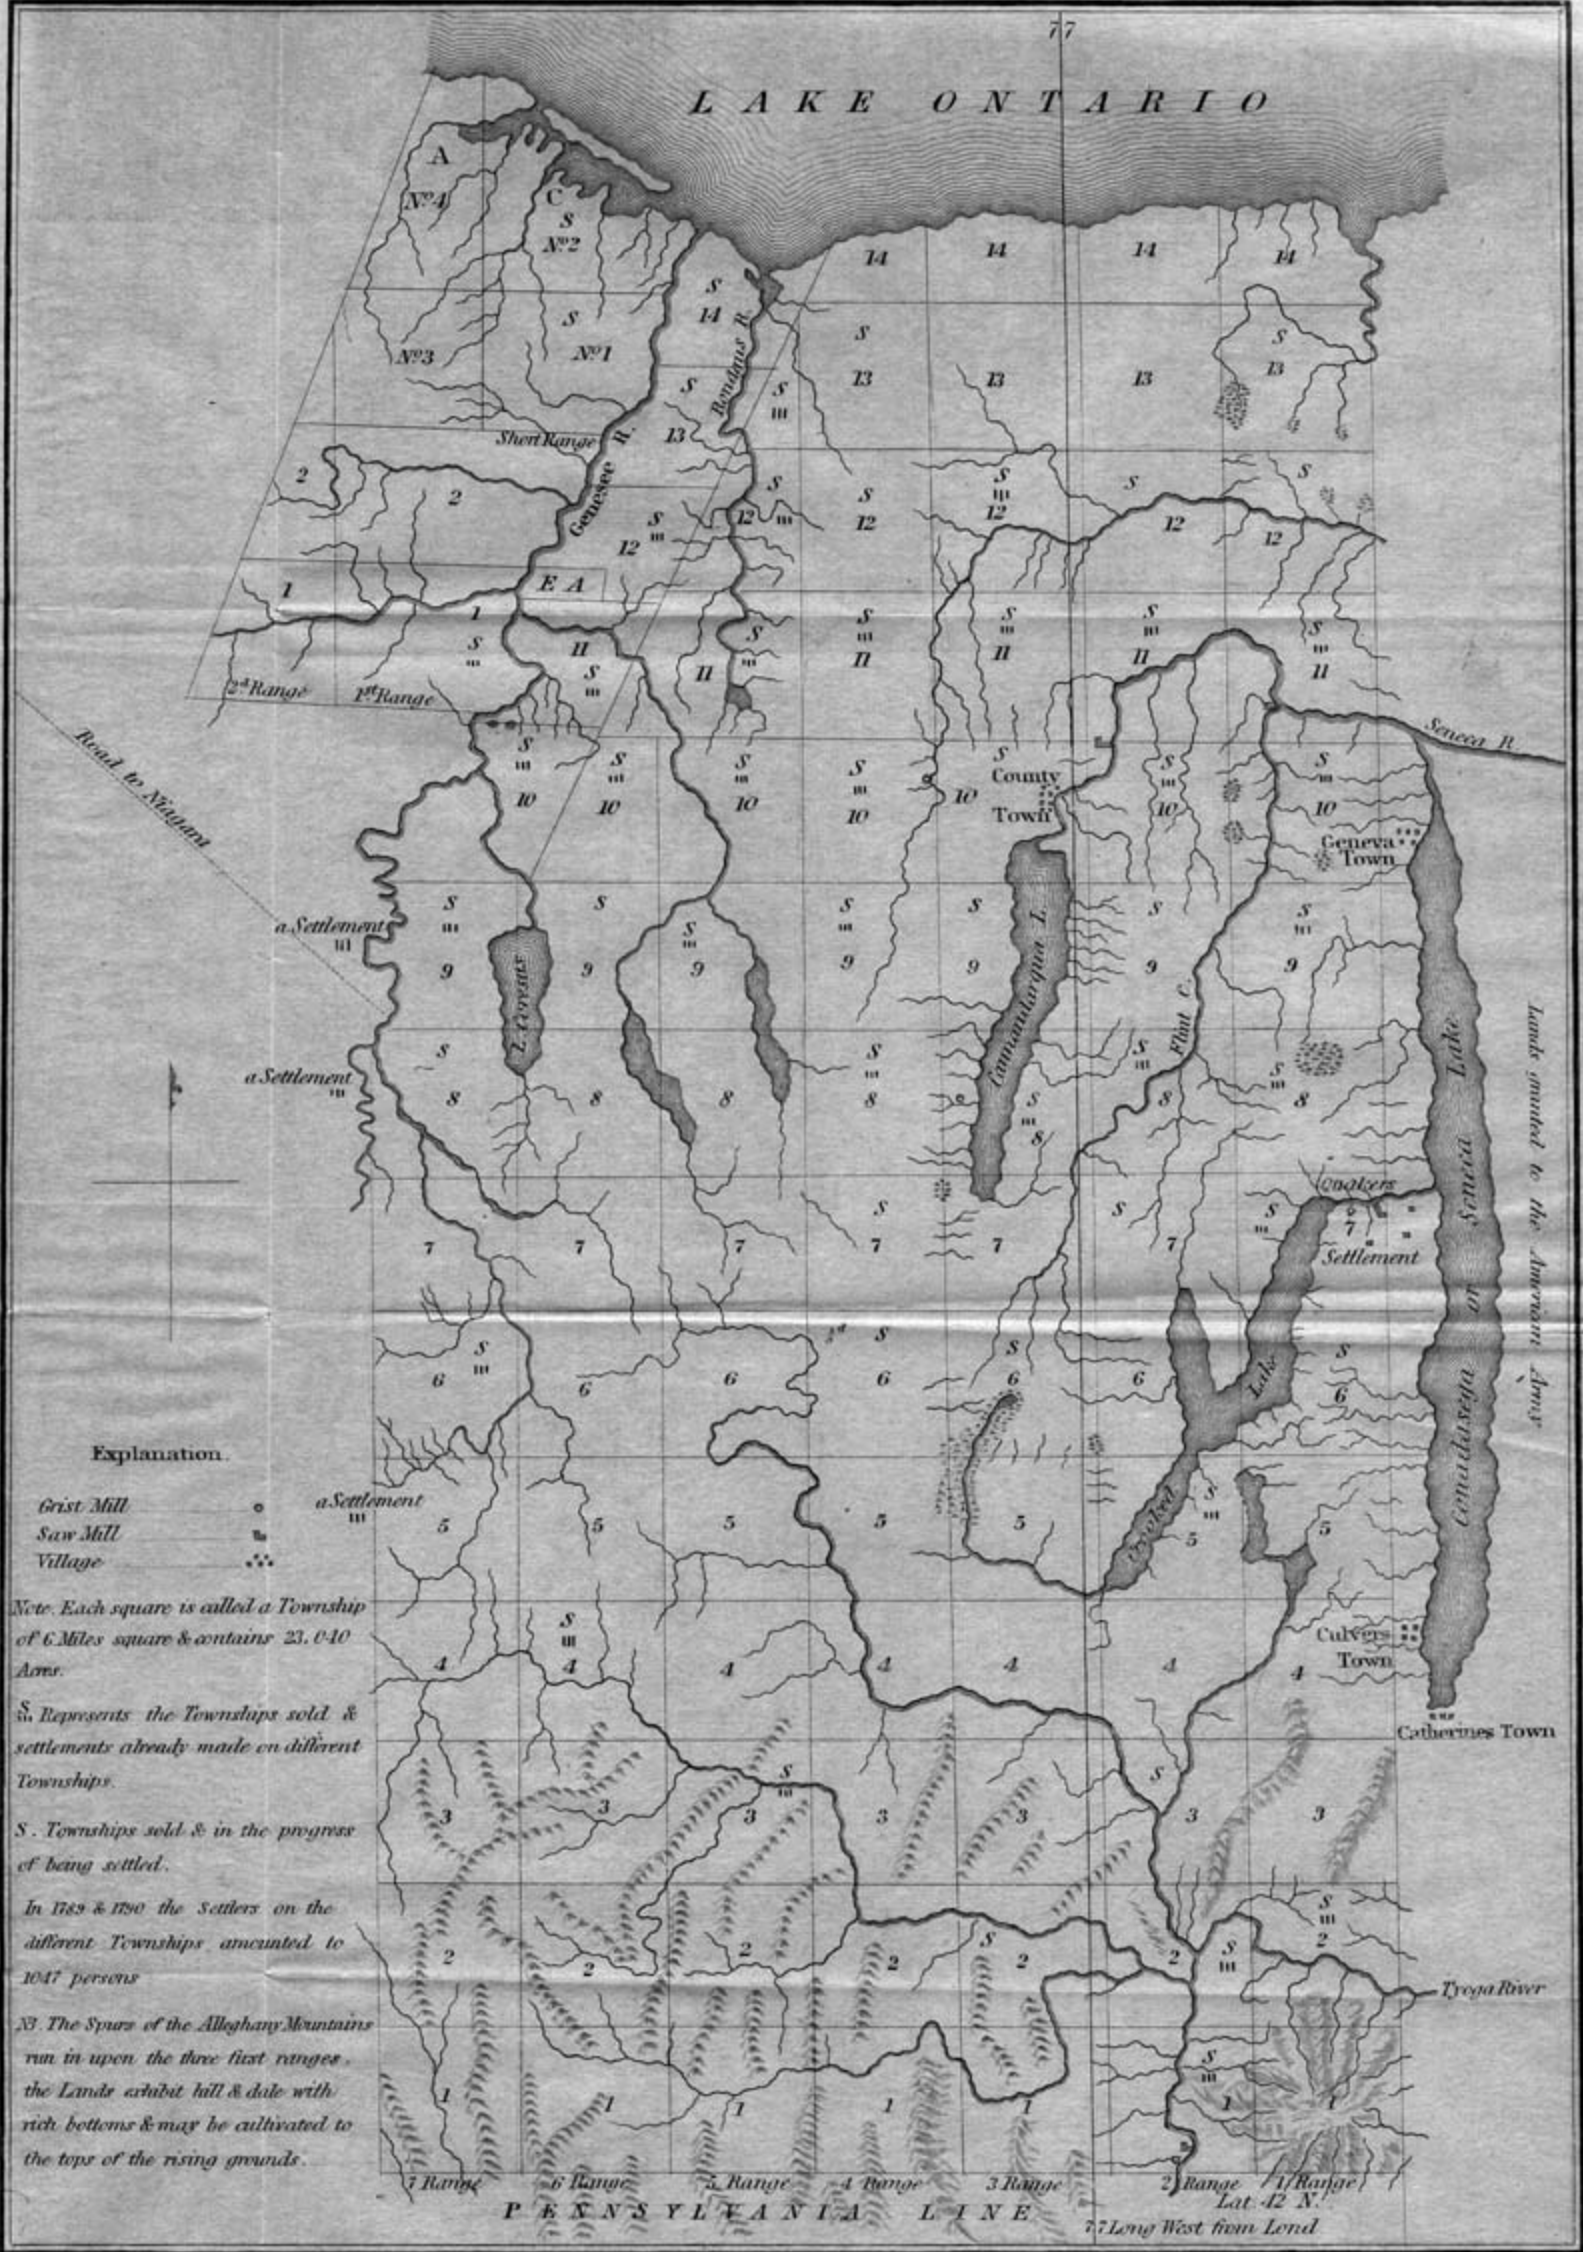

L A K E O N T A R I O

Explanation.

- Grist Mill
- Saw Mill
- Village

Note. Each square is called a Township of 36 Miles square & contains 36,000 Acres.

S. Represents the Townships sold & settlements already made on different Townships.

S. Townships sold & in the progress of being settled.

In 1783 & 1790 the Settlers on the different Townships amounted to 1047 persons

33 The Spurs of the Alleghany Mountains run in upon the three first ranges, the Lands exhibit hill & dale with rich bottoms & may be cultivated to the tops of the rising grounds.

lands granted to the American Army

P E N N S Y L V A N I A L I N E 77 Long West from Lond Lat 42 N.

A MAP of the GENESSEE LANDS in the County of ONTARIO and State of NEW YORK according to an accurate Survey which was made of the same 1790.